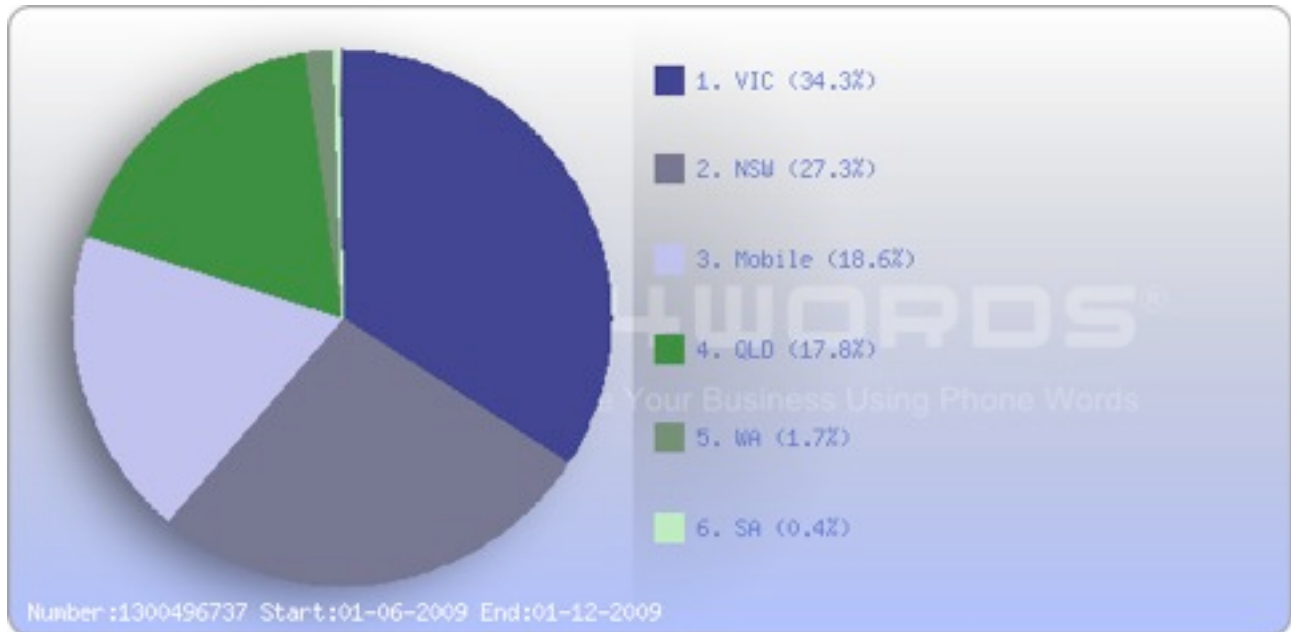

Number:
1300496737

From:
2009-06-01

Up To:
2009-12-01

Calls per Day:

Calls per Hour:

(Collected over complete time period.)

Caller Locations (fixed line only):

Top 10 Caller Locations:

Calls by State:

Top 10 Call Class Types: