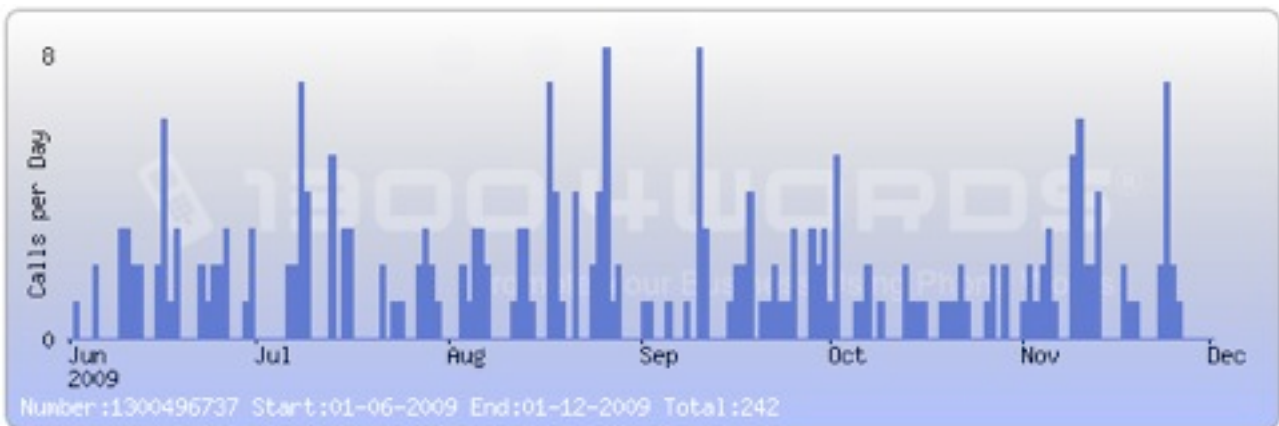

Number:
1300496737

From:
2009-06-01

Up To:
2009-12-01

Calls per Day:

Calls per Hour:

(Collected over complete time period.)

Caller Locations (fixed line only):

Top 10 Caller Locations:

Calls by State:

Top 10 Call Class Types: