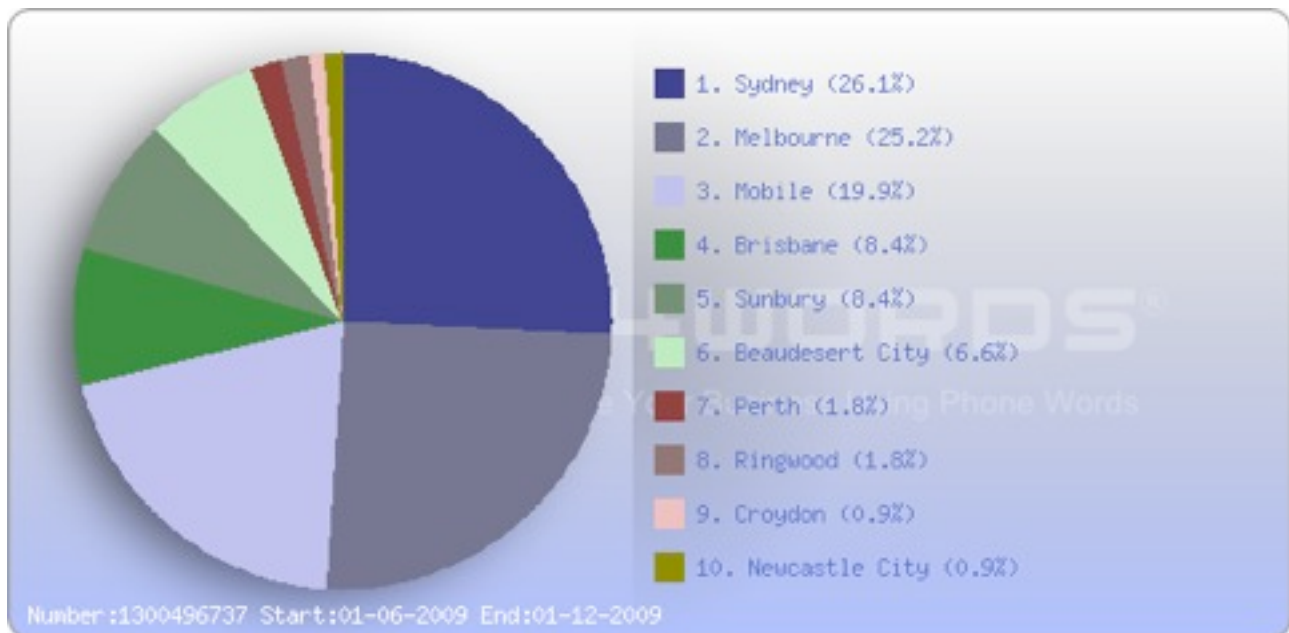

Number:
1300496737

From:
2009-06-01

Up To:
2009-12-01

Calls per Day:

Calls per Hour:

(Collected over complete time period.)

Caller Locations (fixed line only):

Top 10 Caller Locations:

Calls by State:

Top 10 Call Class Types: