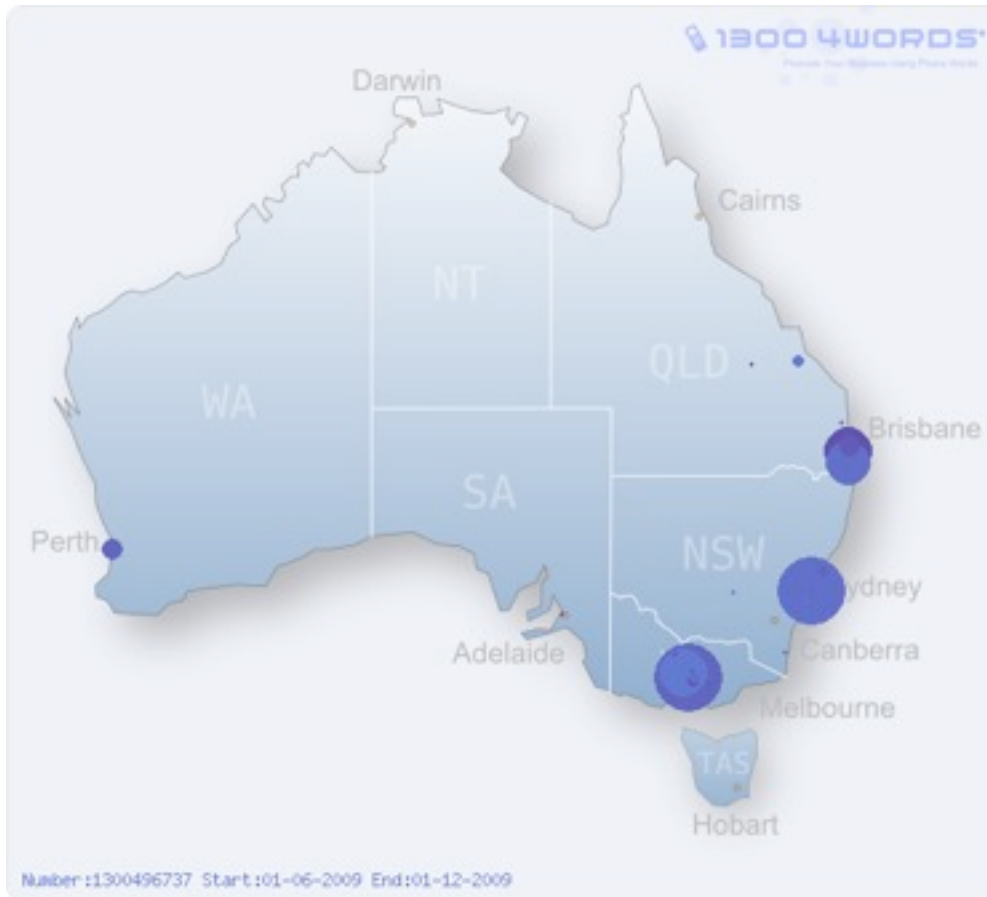

Number:
1300496737

From:
2009-06-01

Up To:
2009-12-01

Calls per Day:

Calls per Hour:

(Collected over complete time period.)

Caller Locations (fixed line only):

Top 10 Caller Locations:

Calls by State:

Top 10 Call Class Types: